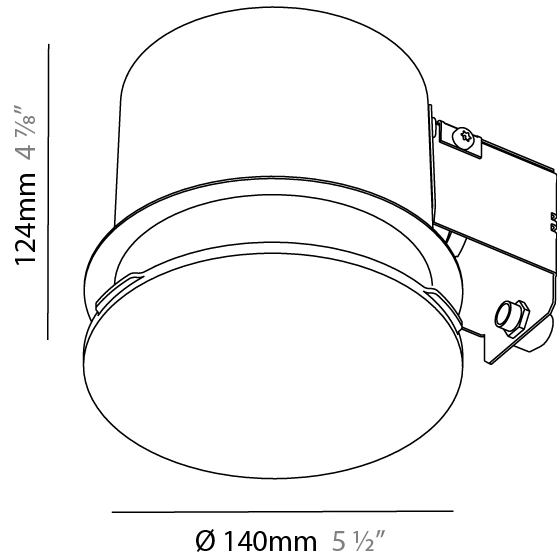

1. To build a product code in our configurator select the specify button on the base model # product page
2. To build a manual product code on this datasheet choose from the options listed below in blue font and add the suffix to the base model #

GENERAL

Series: Sign
Brand: Prolicht
Division: Architectural
Mounting Type: Trimless
Mounting Location: Ceiling
Subcategory: Ambient

PHYSICAL

Shape: Round
Diameter (mm): 140
Diameter (in): 5 1/2
Height (mm): 124
Height (in): 4 7/8
Light Distribution: Direct
Weight (kg): 0.632
Weight (lbs): 1.39
Diffuser: PMMA - Opal
Fixture Material: Extruded Aluminum / Steel
Cut-out Measurements: 165mm / 6 1/2"
Upon Request: Unique Sizes Unique Ceiling Thickness Unique Mounting Depth Spot Inserts

ELECTRICAL

Lamp Type: LED (Zhaga Standard)
Input Wattage (W): 8.8
Total Output Wattage (W): 8
Dimming: [Tri-Mode (Non-Dimming and Phase Dimming (120Vac only) and 0-10V Dimming)](#)
Driver Included: Yes
Driver Location: External
Driver Type: constant Current - Universal
Driver Class: Class 2
Input Voltage (V): 120 - 277
Constant Current (MA): 350

LED

Color Temperature (°K): [3000 / 4000](#)
Max. Delivered Lumen (lm): 610 / 656 / 670
CRI: >80 CRI
Efficiency (%): 0.68
Lamp Life (hrs): 50000
Upon Request: RGB-W Tunable White Special Color Temperature CRI90

OPTICAL

RATINGS AND CERTIFICATIONS

Certified By: Certified for North American Standards
IP rating: IP20